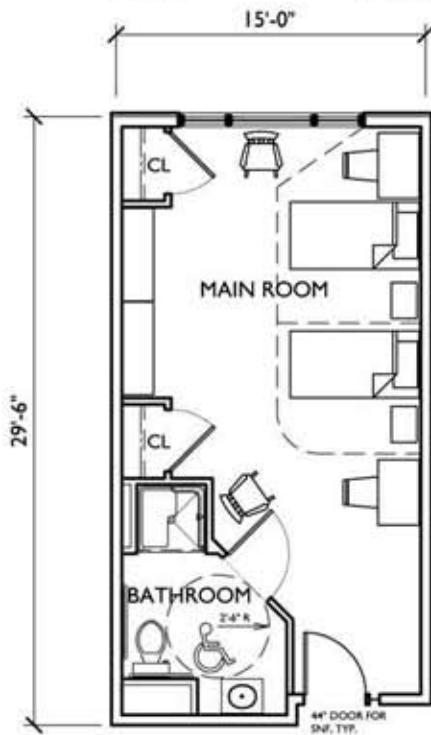

 SPRING MILL

 SENIOR LIVING

 AT COLDSTREAM CROSSING

2 BED 429 SF

2 BED ADA 429 SF

1 BED 356 SF

1 BED ADA 356 SF