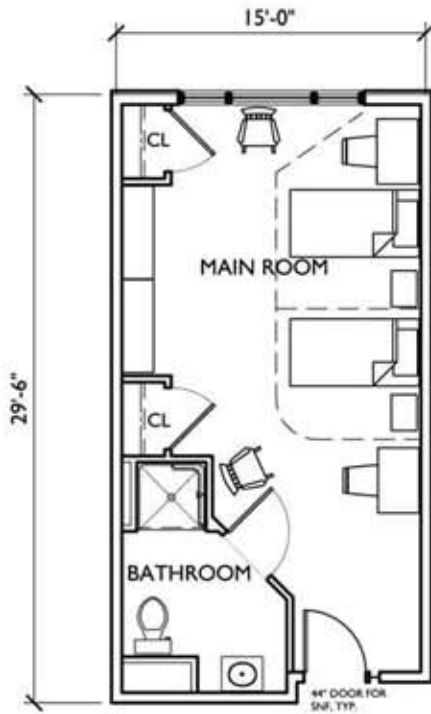

 SPRING MILL

 SENIOR LIVING

 AT COLDSTREAM CROSSING

2 BED 429 SF

2 BED ADA 429 SF

1 BED 356 SF

1 BED ADA 356 SF